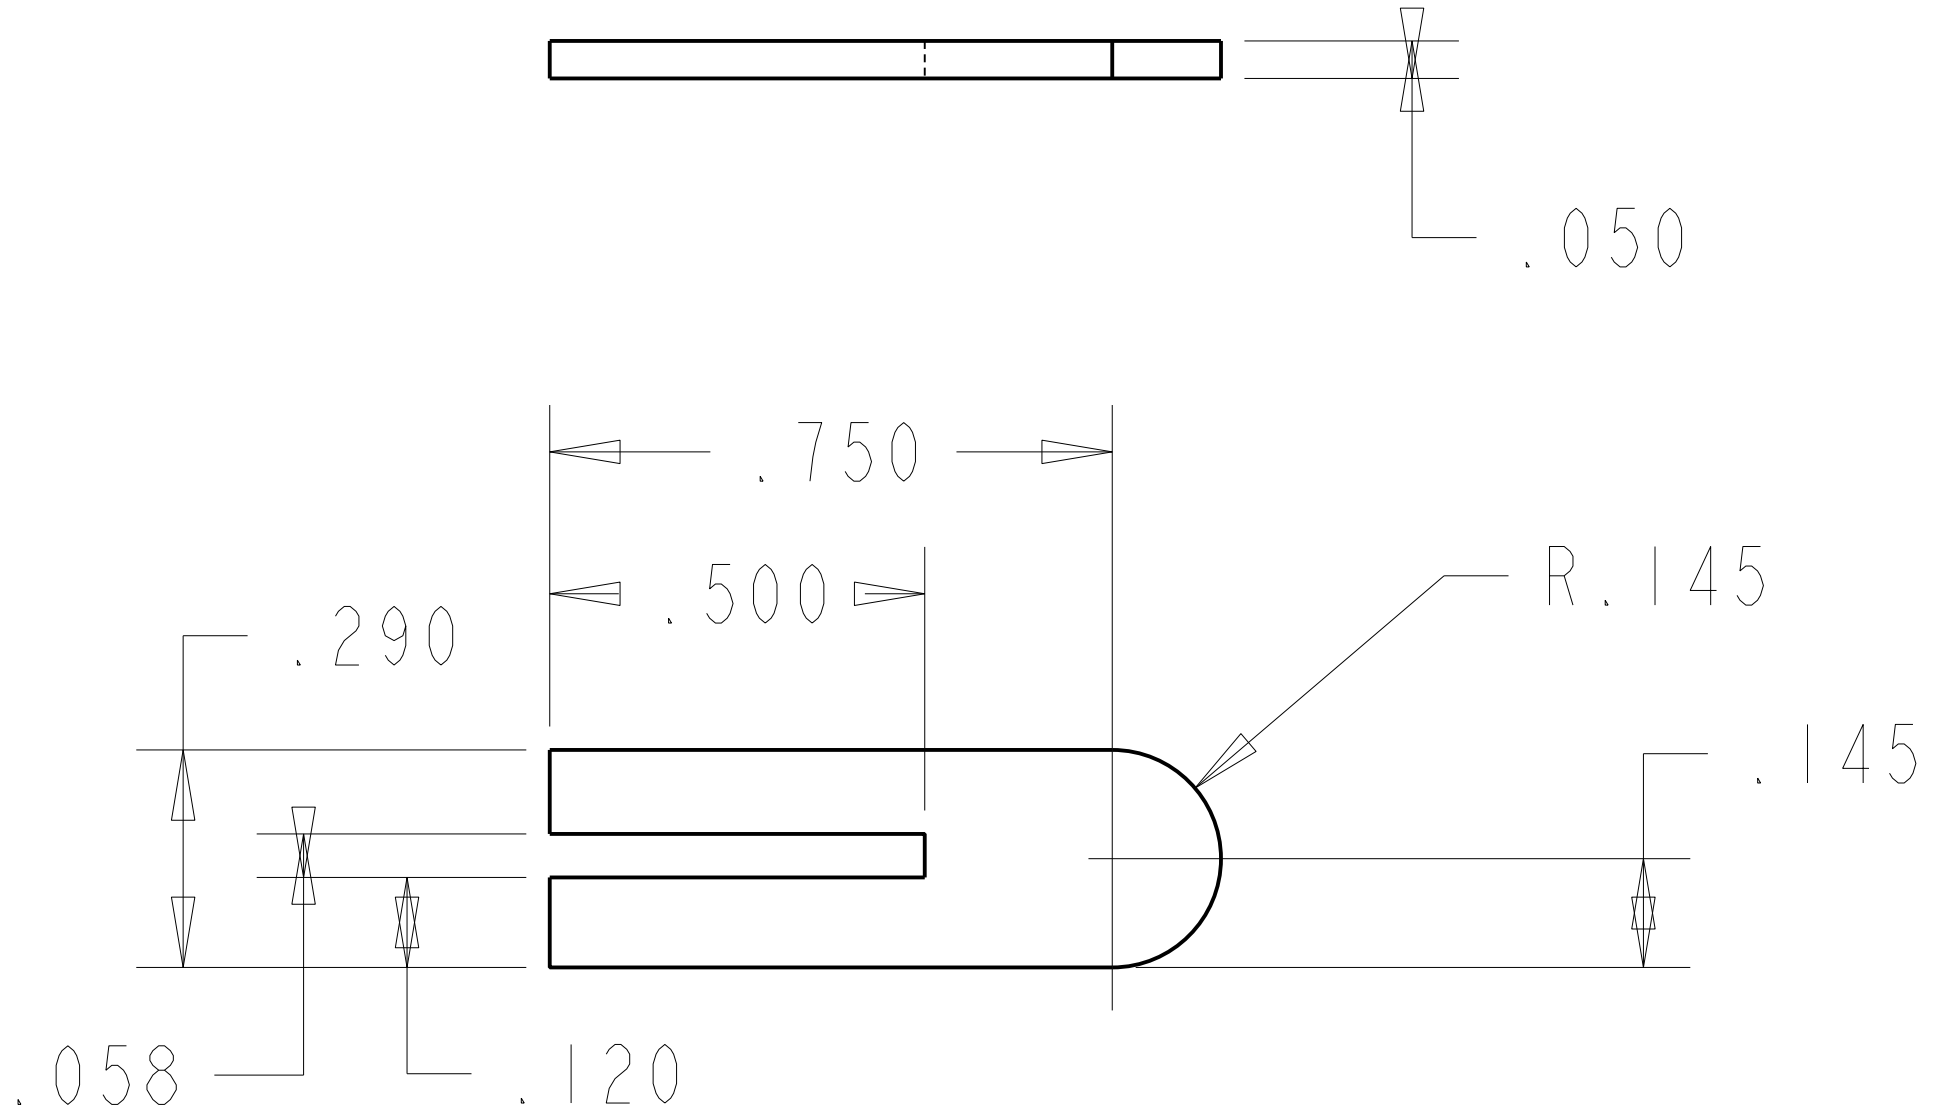

# 12C Line Following Sensor Blinders

Material: Opaque Plastic (ABS works well)